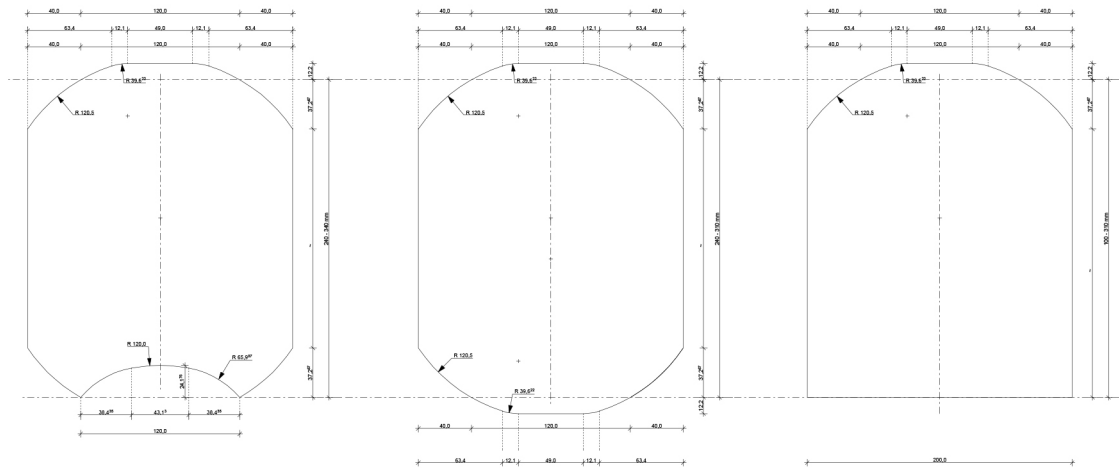

REGULAR

A simple and modest profile, made close to a shape of a round log, creating a gentle overall image of the building and boosting the warm and cozy atmosphere of a log house. The profile is featured with symmetrically rounded corners, so that the joint with the side would not be as visible. It will be a better fit in a rural environment or among similar buildings. In this way an impression of lighter, freer construction is created by imitating natural roundness, by simple shapes & eased perception.

250

200

150