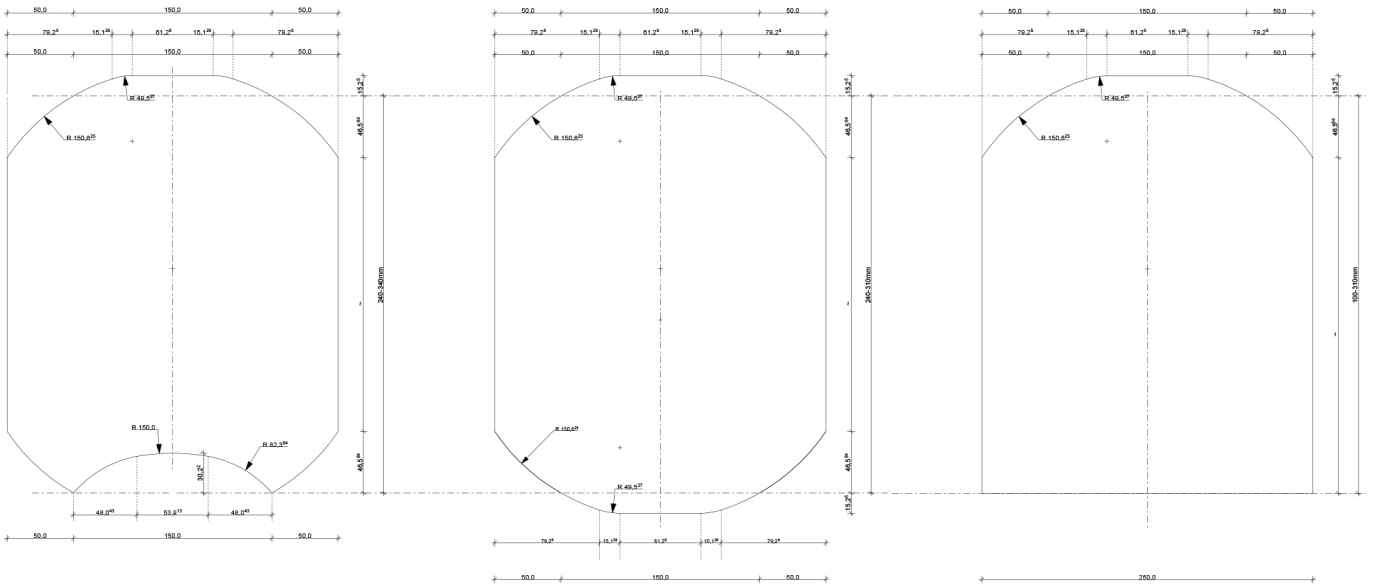

REGULAR

A simple and modest profile, made close to a shape of a round log, creating a gentle overall image of the building and boosting the warm and cozy atmosphere of a log house. The profile is featured with symmetrically rounded corners, so that the joint with the side would not be as visible. It will be a better fit in a rural environment or among similar buildings. In this way an impression of lighter, freer construction is created by imitating natural roundness, by simple shapes & eased perception.

250

200

150