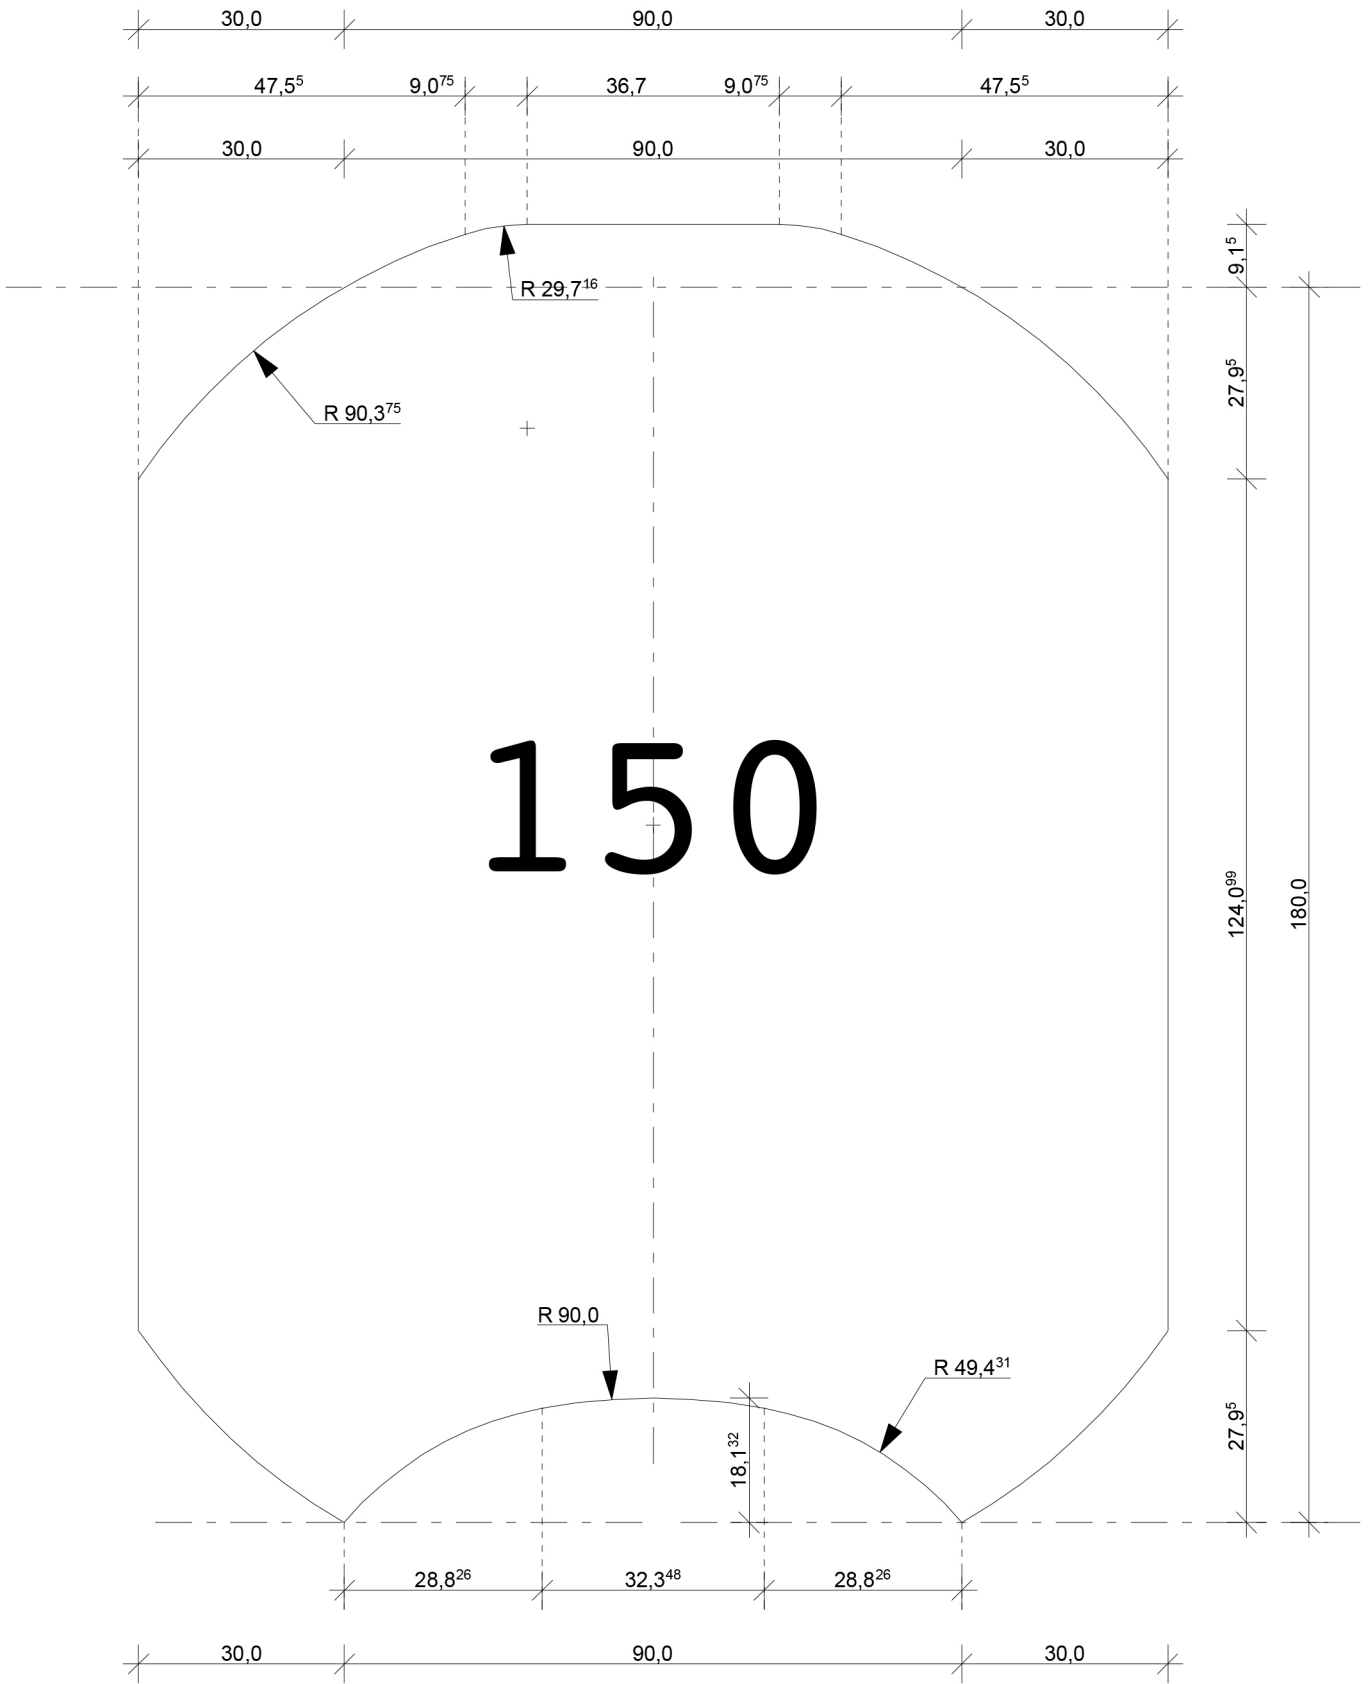

REGULAR

A simple and modest profile, made close to a shape of a round log, creating a gentle overall image of the building and boosting the warm and cozy atmosphere of a log house. The profile is featured with symmetrically rounded corners, so that the joint with the side would not be as visible. It will be a better fit in a rural environment or among similar buildings. In this way an impression of lighter, freer construction is created by imitating natural roundness, by simple shapes & eased perception.

250

200

150