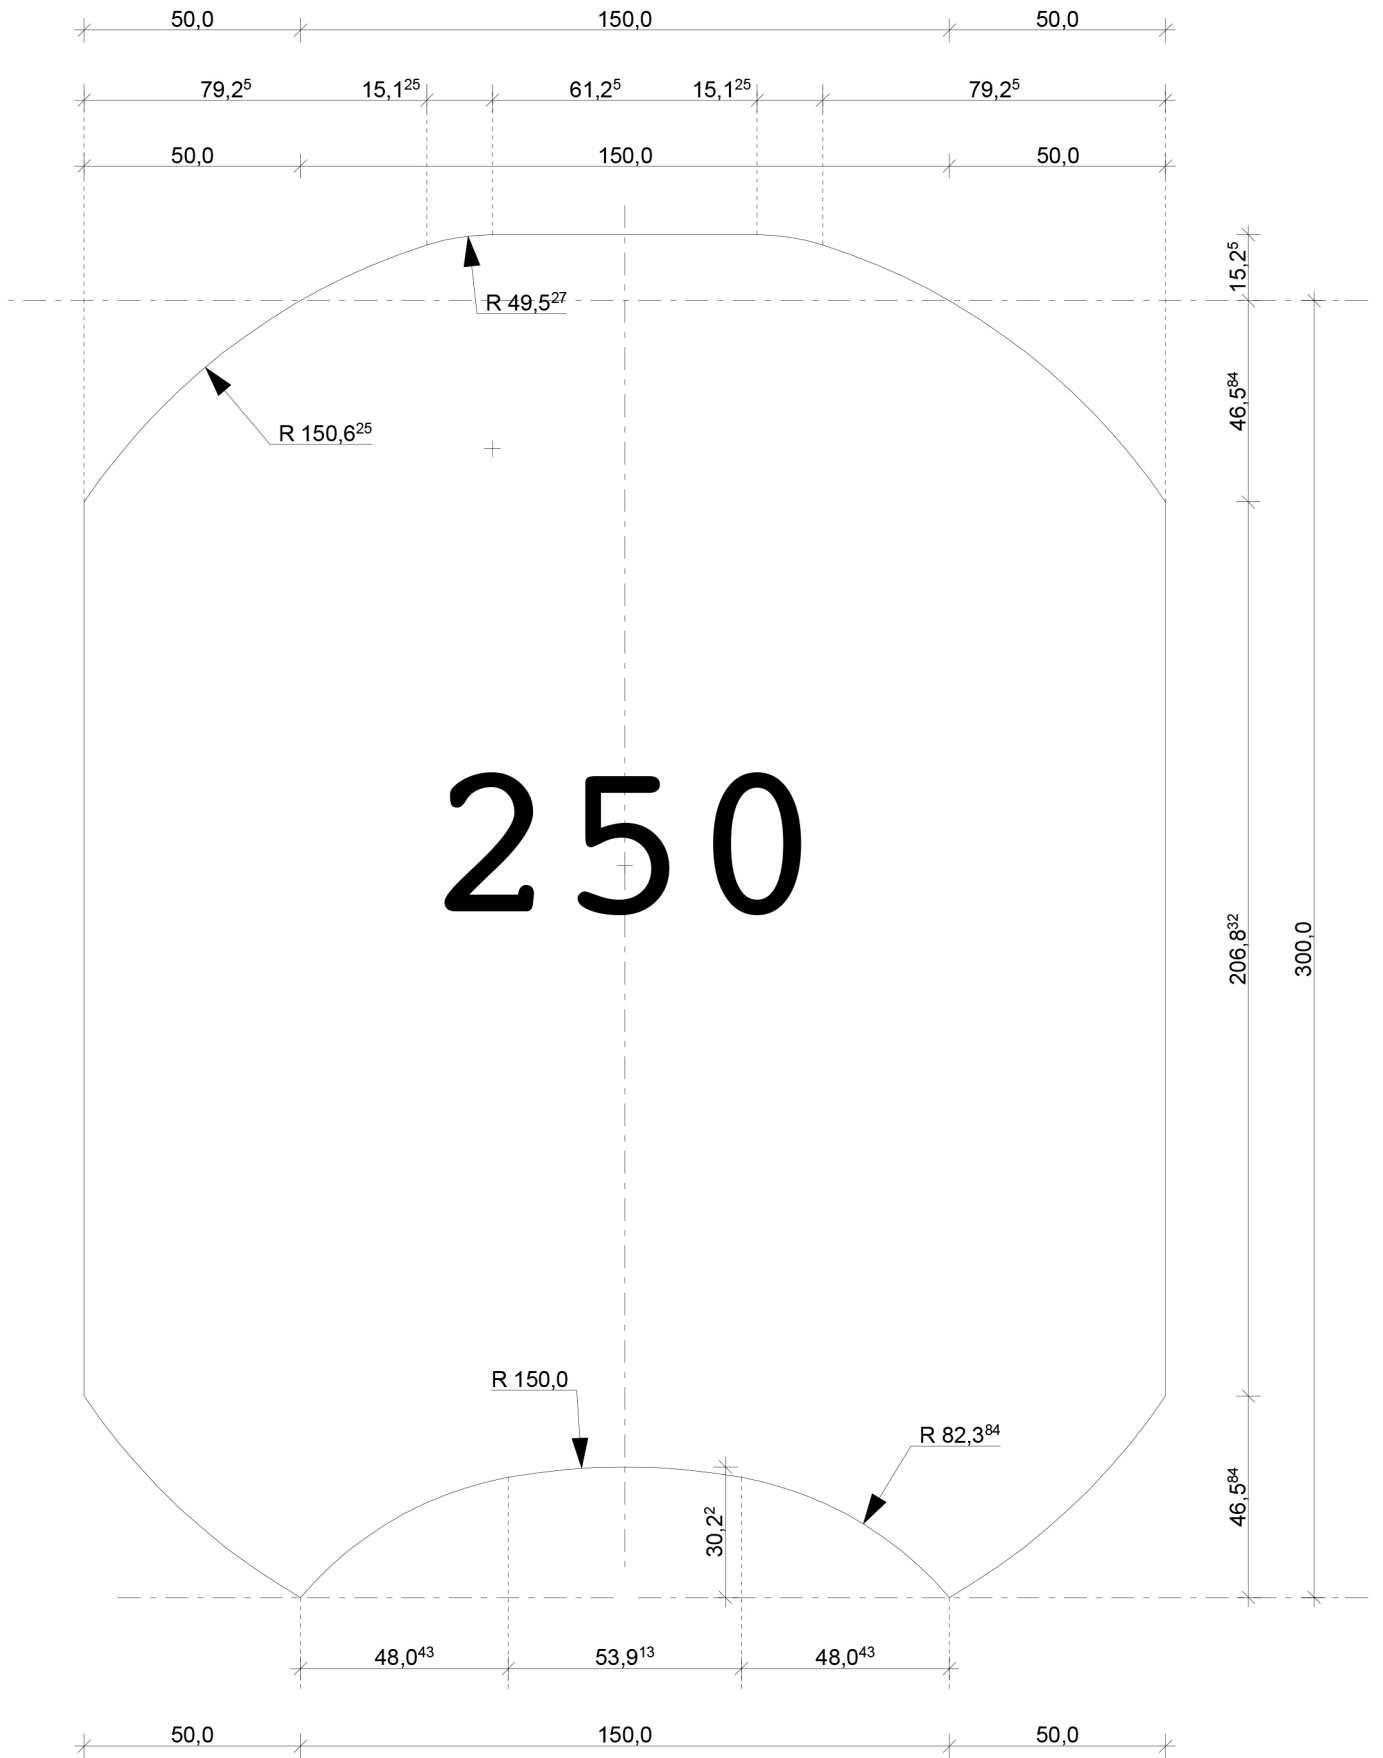

REGULAR

A simple and modest profile, made close to a shape of a round log, creating a gentle overall image of the building and boosting the warm and cozy atmosphere of a log house. The profile is featured with symmetrically rounded corners, so that the joint with the side would not be as visible. It will be a better fit in a rural environment or among similar buildings. In this way an impression of lighter, freer construction is created by imitating natural roundness, by simple shapes & eased perception.

250

200

150