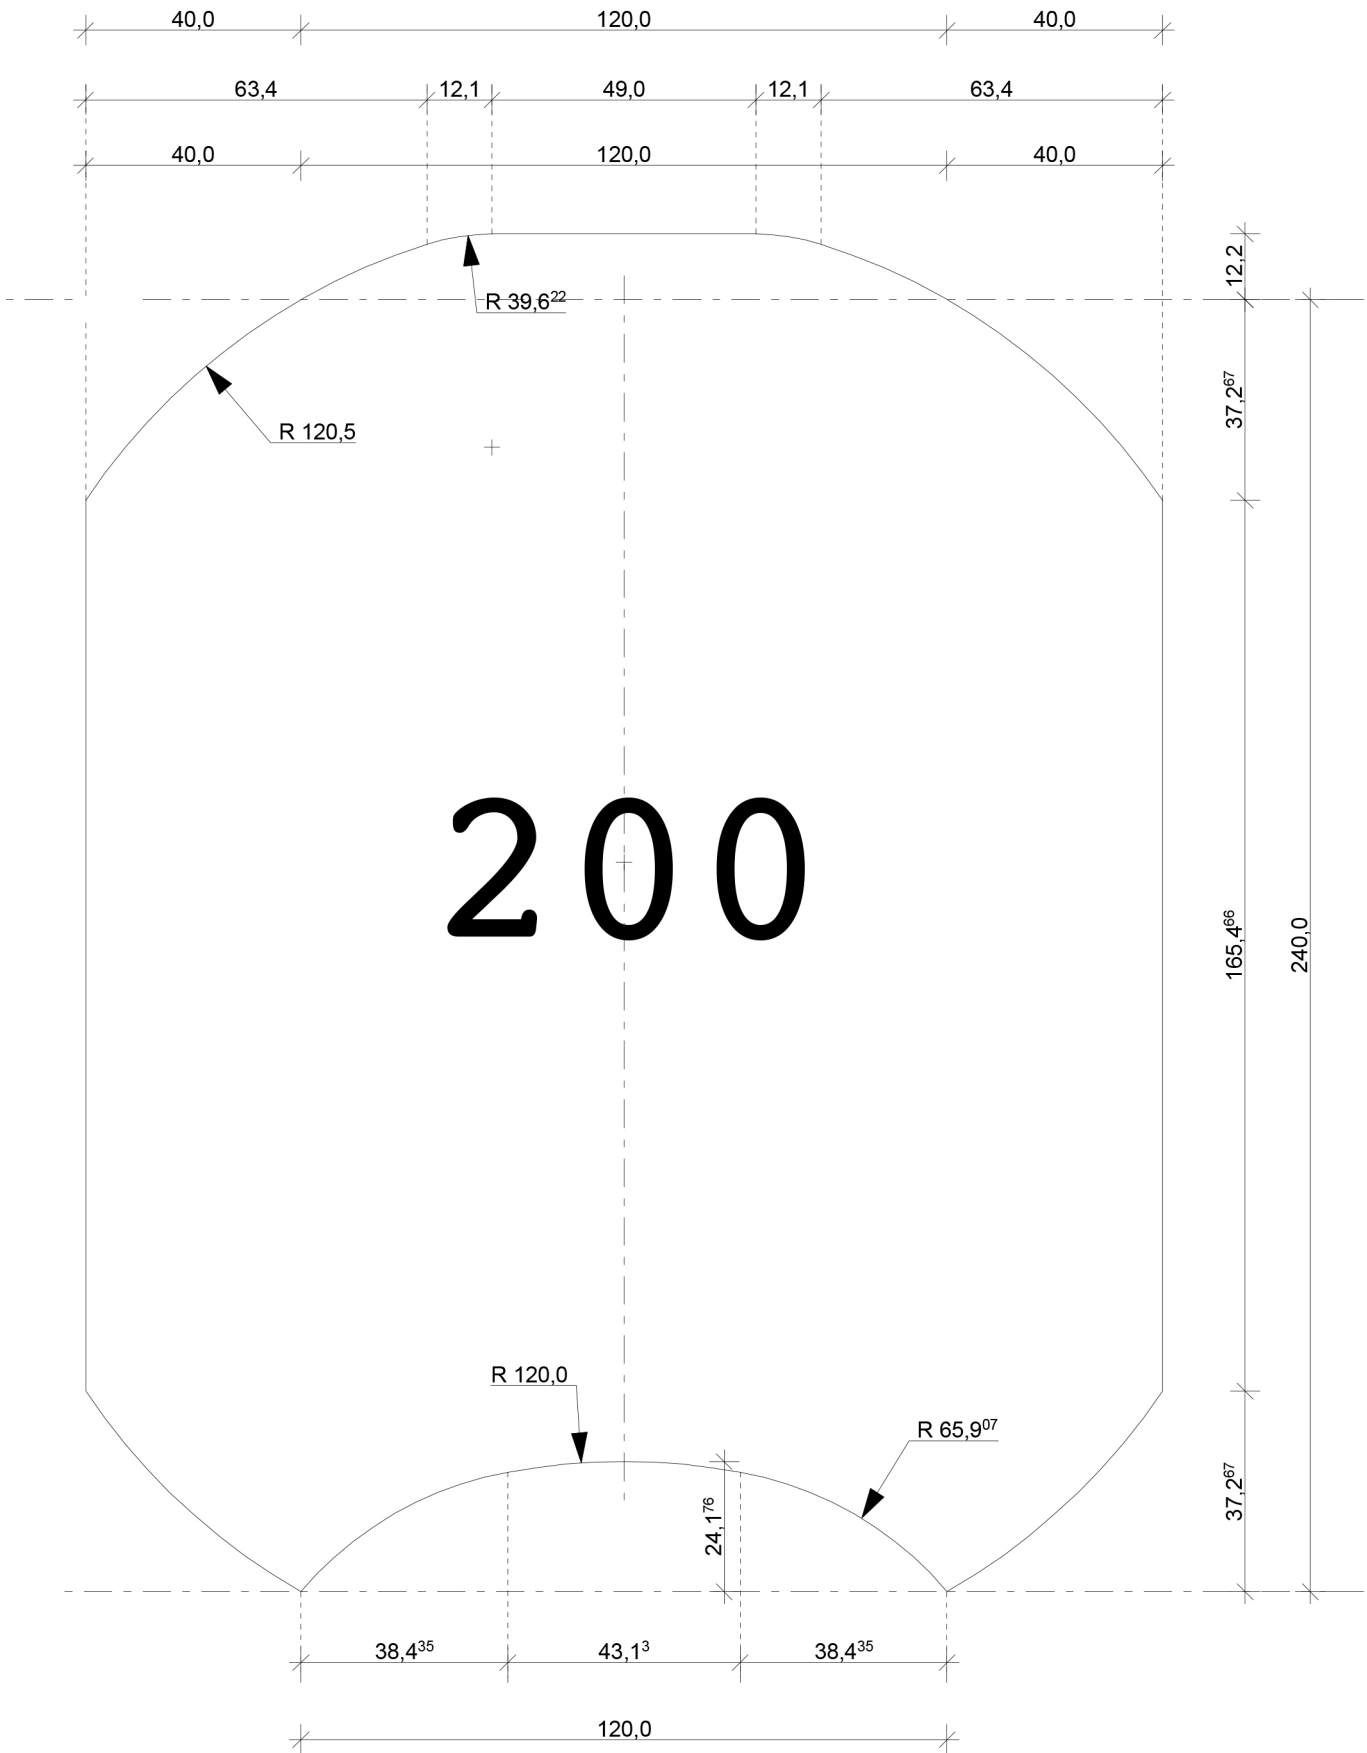

REGULAR

A simple and modest profile, made close to a shape of a round log, creating a gentle overall image of the building and boosting the warm and cozy atmosphere of a log house. The profile is featured with symmetrically rounded corners, so that the joint with the side would not be as visible. It will be a better fit in a rural environment or among similar buildings. In this way an impression of lighter, freer construction is created by imitating natural roundness, by simple shapes & eased perception.

250

200

150