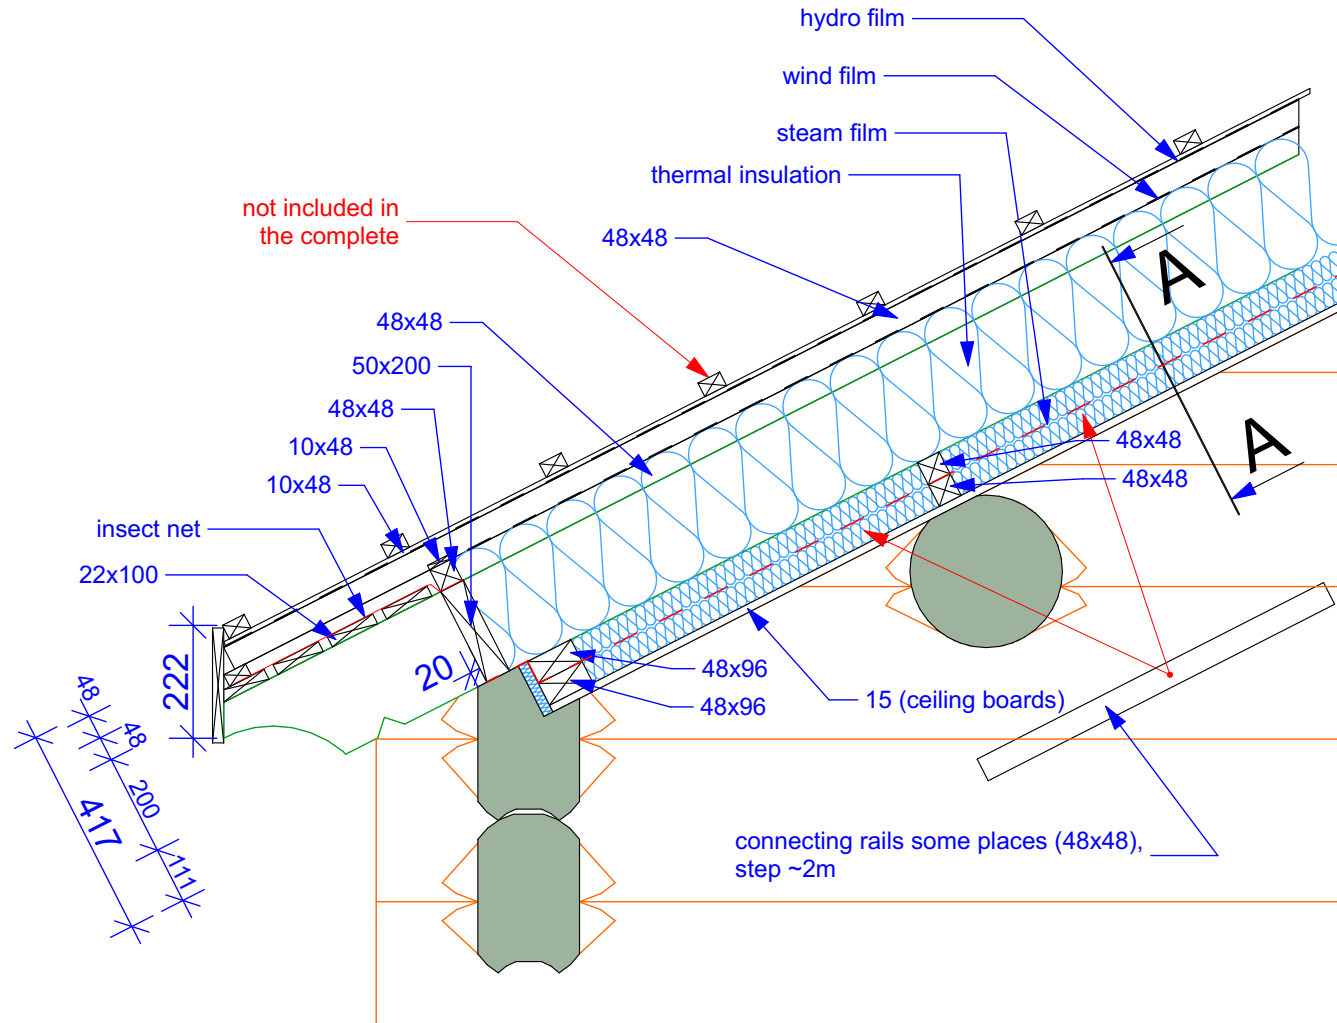

Roof structure for a grass roof

200 mm insulation

Roof structure for a grass roof

250 mm insulation

Roof structure for a grass roof

300 mm insulation

Roof structure for a grass roof

350 mm insulation

Roof structure for a tile cover

200 mm insulation

Roof structure for a tile cover

250 mm insulation

Roof structure for a tile cover

300 mm insulation

Roof structure for a tile cover

350 mm insulation