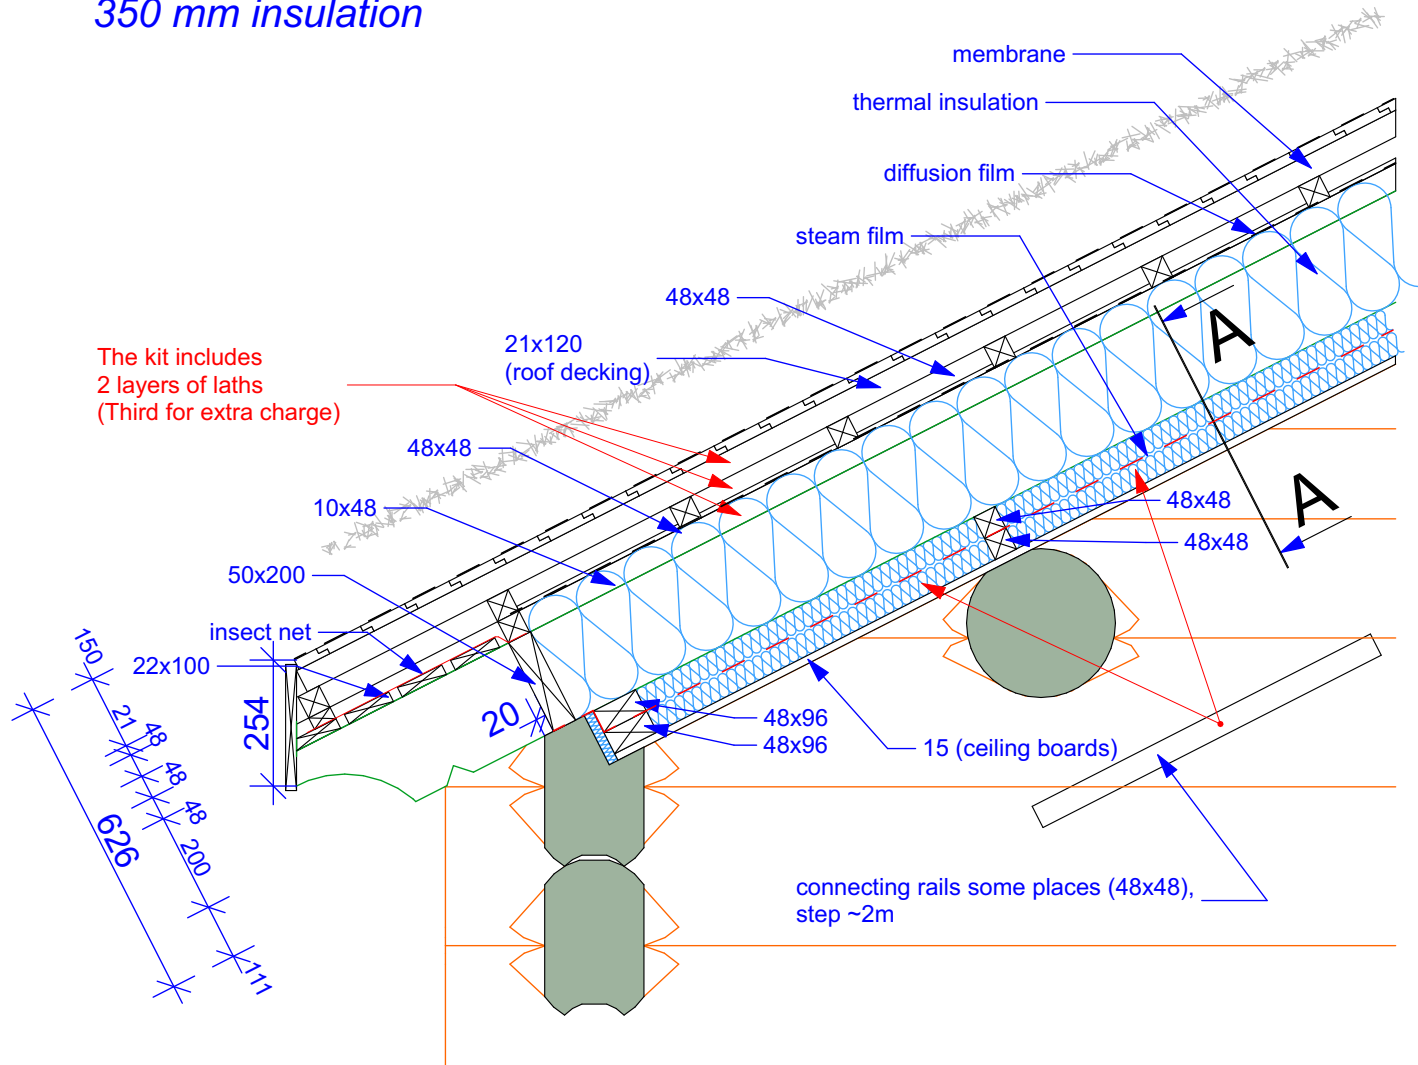

Roof structure for a grass roof

200 mm insulation

Roof structure for a grass roof

250 mm insulation

Roof structure for a grass roof

300 mm insulation

Roof structure for a grass roof

350 mm insulation

Roof structure for a tile cover

200 mm insulation

Roof structure for a tile cover

250 mm insulation

Roof structure for a tile cover

300 mm insulation

Roof structure for a tile cover

350 mm insulation