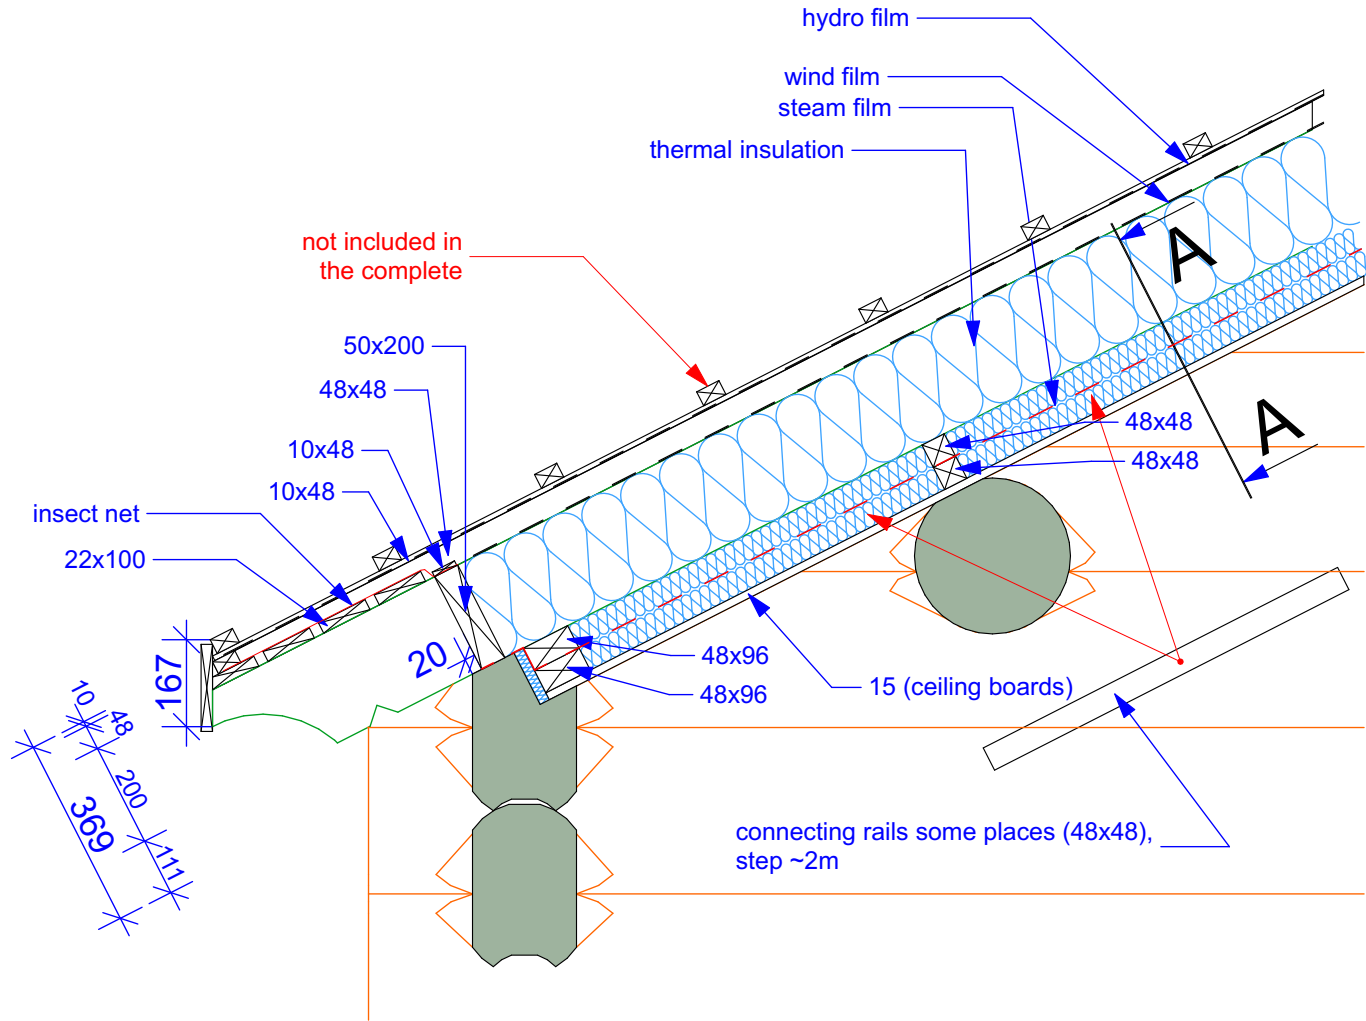

Roof structure for a grass roof

200 mm insulation

Roof structure for a grass roof

250 mm insulation

Roof structure for a grass roof

300 mm insulation

Roof structure for a grass roof

350 mm insulation

Roof structure for a tile cover

200 mm insulation

Roof structure for a tile cover

250 mm insulation

Roof structure for a tile cover

300 mm insulation

Roof structure for a tile cover

350 mm insulation