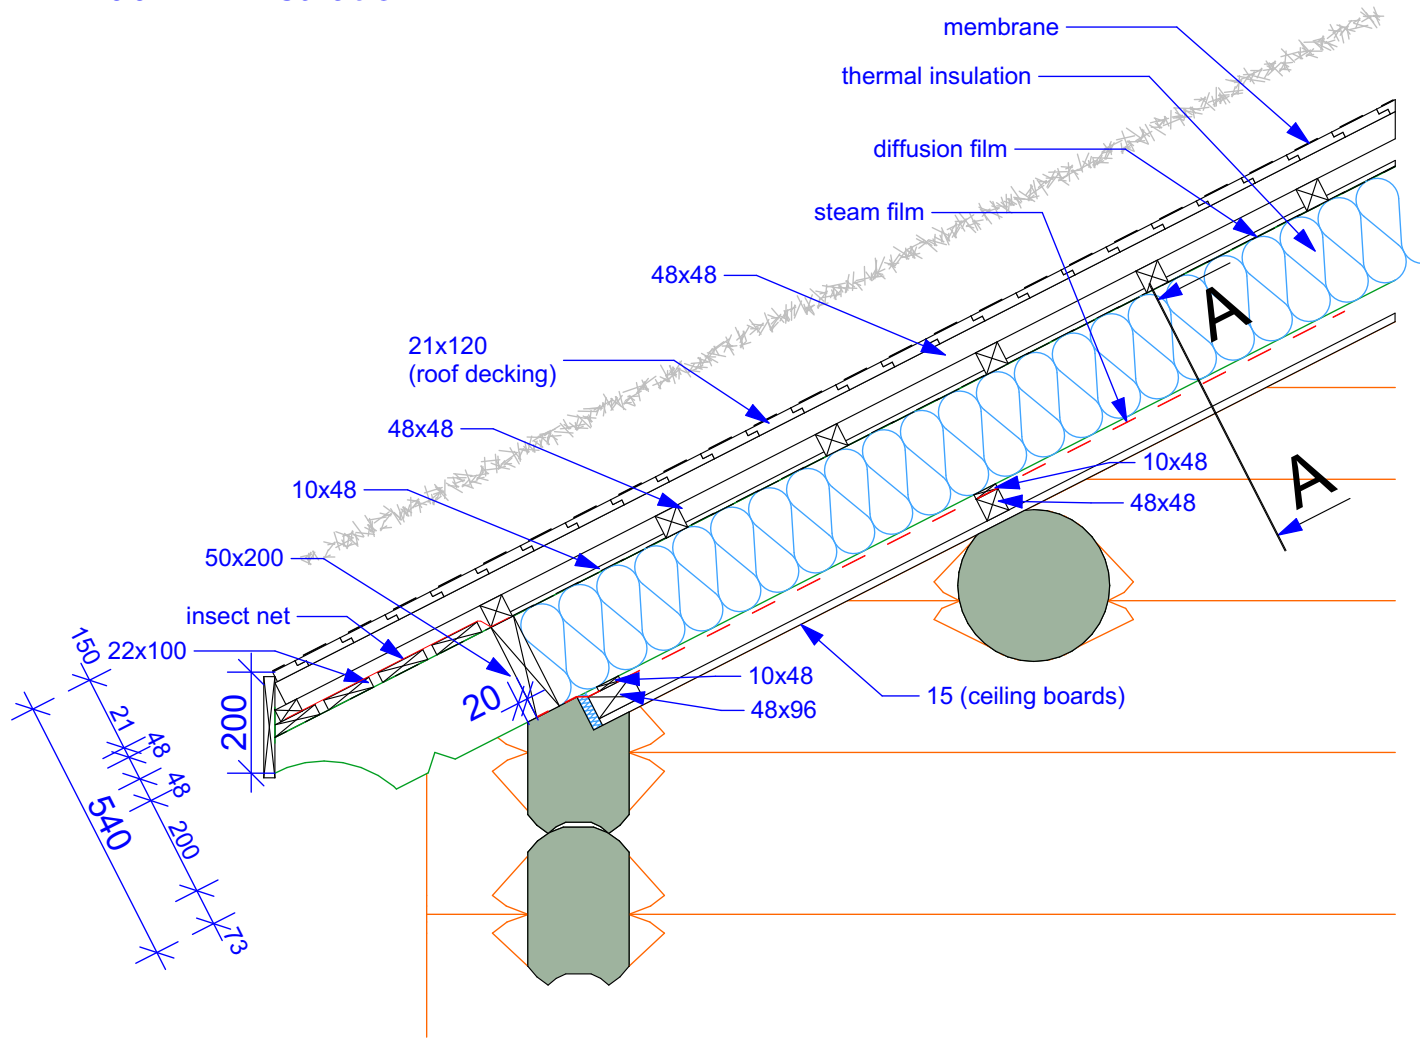

Roof structure for a grass roof

200 mm insulation

Roof structure for a grass roof

250 mm insulation

Roof structure for a grass roof

300 mm insulation

Roof structure for a grass roof

350 mm insulation

Roof structure for a tile cover

200 mm insulation

Roof structure for a tile cover

250 mm insulation

Roof structure for a tile cover

300 mm insulation

Roof structure for a tile cover

350 mm insulation